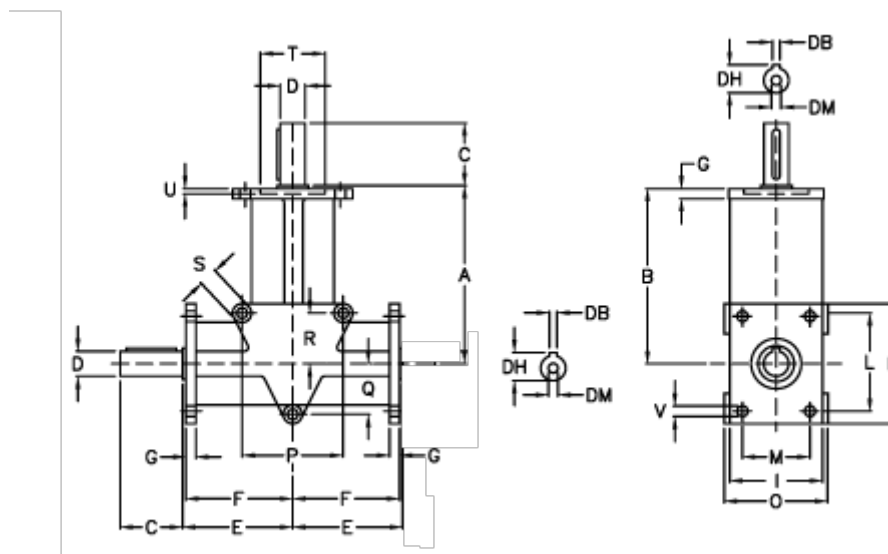

Article number: 2944020002100

Description: Bevel gear RAN 20SA i=2

Measures

A	= 142.5	E = 77.5	O = 76
B	= 140	F = 75	P = 76
C	= 50	G = 8	Q = 38
DB	= 6	H = 96	R = 38
Description	= RAN 20	I = 74	S = 9.0
DH	= 22.5	L = 76	T H7 = 52
D h6	= 20	M = 54	U = 4.0
DM	= M8	N = 8.5	V = 8.5

Weight (kg) = 3.2